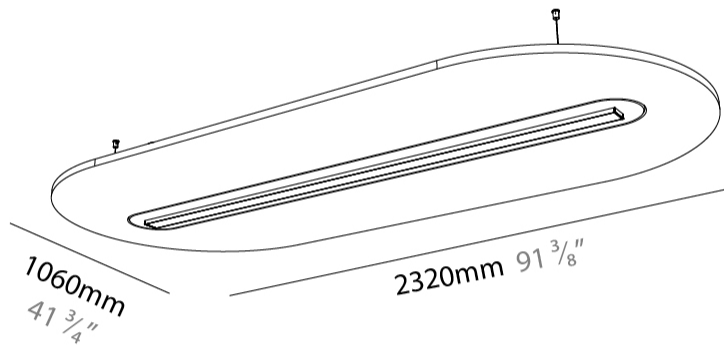

Holder Finish: [SSR / BKV / CWI / CRY / HAB / LAG / UFT / ITA / RUA / RUR / MIC / FTG / MYG / TWT / LOD / PUS / FRO / FUP / KIA / POP / BLS / SPG / MEY / GOH / GUM / CHC / COM / ABZ / JAG](#)

Accent Finish: [OPL / MPM / CMP / BKR / WHR / GCL / WWR / WWL / WDA](#)

Acoustic Finish: [SFW / CYW / SEE / SYN / MTS / PMB / TTN / CYB / STO / DPE / BES / SHB / ARE / ANE / VRD / CRF](#)

Fixture Material: [Acoustic / Aluminum / PMMA](#)

Primary Material: [Acoustic](#)

Cable Details: [2000mm/78 3/4" or 6000mm/236 1/4" Cable, - Transparent](#)

ELECTRICAL

Lamp Type: LED
Input Wattage (W): 38.7
Total Output Wattage (W): 35.5
Dimming: [Non-dimming / DALI Dimming / MATTER Dimming](#)
Driver Included: No
Driver Location: Remote
Driver Class: Class 2
Input Voltage (V): 120 - 277
Upon Request: [0 - 10V Dimming / Phase Dimming](#)

LED

Color Temperature (°K): [2700 / 3000 / 3500 / 4000](#)
Max. Delivered Lumen (lm): Max 5540
Nominal Lumen (lm): Max 6420
CRI: >90 CRI
Lamp Life (hrs): 50000

OPTICAL

RATINGS AND CERTIFICATIONS

Certified By: Certified for North American Standards

IP Rating: [IP20](#) © 2026, T 1800-388-3382, F 416-247-9319, www.zaneen.com

Available for International specifications by adding 'INT' at the end of the existing Model #. For assistance on 'custom' specifications, contact zteam@zaneen.com. In a constant effort to supply the best product, we reserve the right to change specifications or materials without notice. The most recent specification sheets are found at zaneen.com