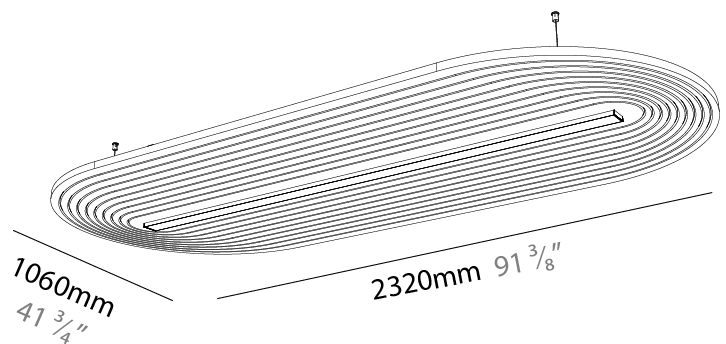

Holder Finish: [SSR / BKV / CWI / CRY / HAB / LAG / UFT / ITA / RUA / RUR / MIC / FTG / MYG / TWT / LOD / PUS / FRO / FUP / KIA / POP / BLS / SPG / MEY / GOH / GUM / CHC / COM / ABZ / JAG](#)

Accent Finish: [OPL / MPM / CMP / BKR / WHR / GCL / WWR / WWL / WDA](#)

Acoustic Finish: [SFW / CYW / SEE / SYN / MTS / PMB / TTN / CYB / STO / DPE / BES / SHB / ARE / ANE / VRD / CRF](#)

Fixture Material: [Acoustic / Aluminum / PMMA](#)

Primary Material: [Acoustic](#)

Cable Details: [2000mm/78 3/4" or 6000mm/236 1/4" Cable, - Transparent](#)

ELECTRICAL

Lamp Type: LED
Input Wattage (W): 38.7
Total Output Wattage (W): 35.5
Dimming: [Non-dimming / DALI Dimming / MATTER Dimming](#)
Driver Included: No
Driver Location: Remote
Driver Class: Class 2
Input Voltage (V): 120 - 277
Upon Request: [0 - 10V Dimming / Phase Dimming](#)

LED

Color Temperature (°K): [2700 / 3000 / 3500 / 4000](#)
Max. Delivered Lumen (lm): Max 5540
Nominal Lumen (lm): Max 6420
CRI: >90 CRI
Lamp Life (hrs): 50000

OPTICAL

RATINGS AND CERTIFICATIONS

Certified By: Certified for North American Standards

IP Rating: [IP20](#) © 2026, T 1800-388-3382, F 416-247-9319, www.zaneen.com

Available for International specifications by adding 'INT' at the end of the existing Model #. For assistance on 'custom' specifications, contact zteam@zaneen.com. In a constant effort to supply the best product, we reserve the right to change specifications or materials without notice. The most recent specification sheets are found at zaneen.com